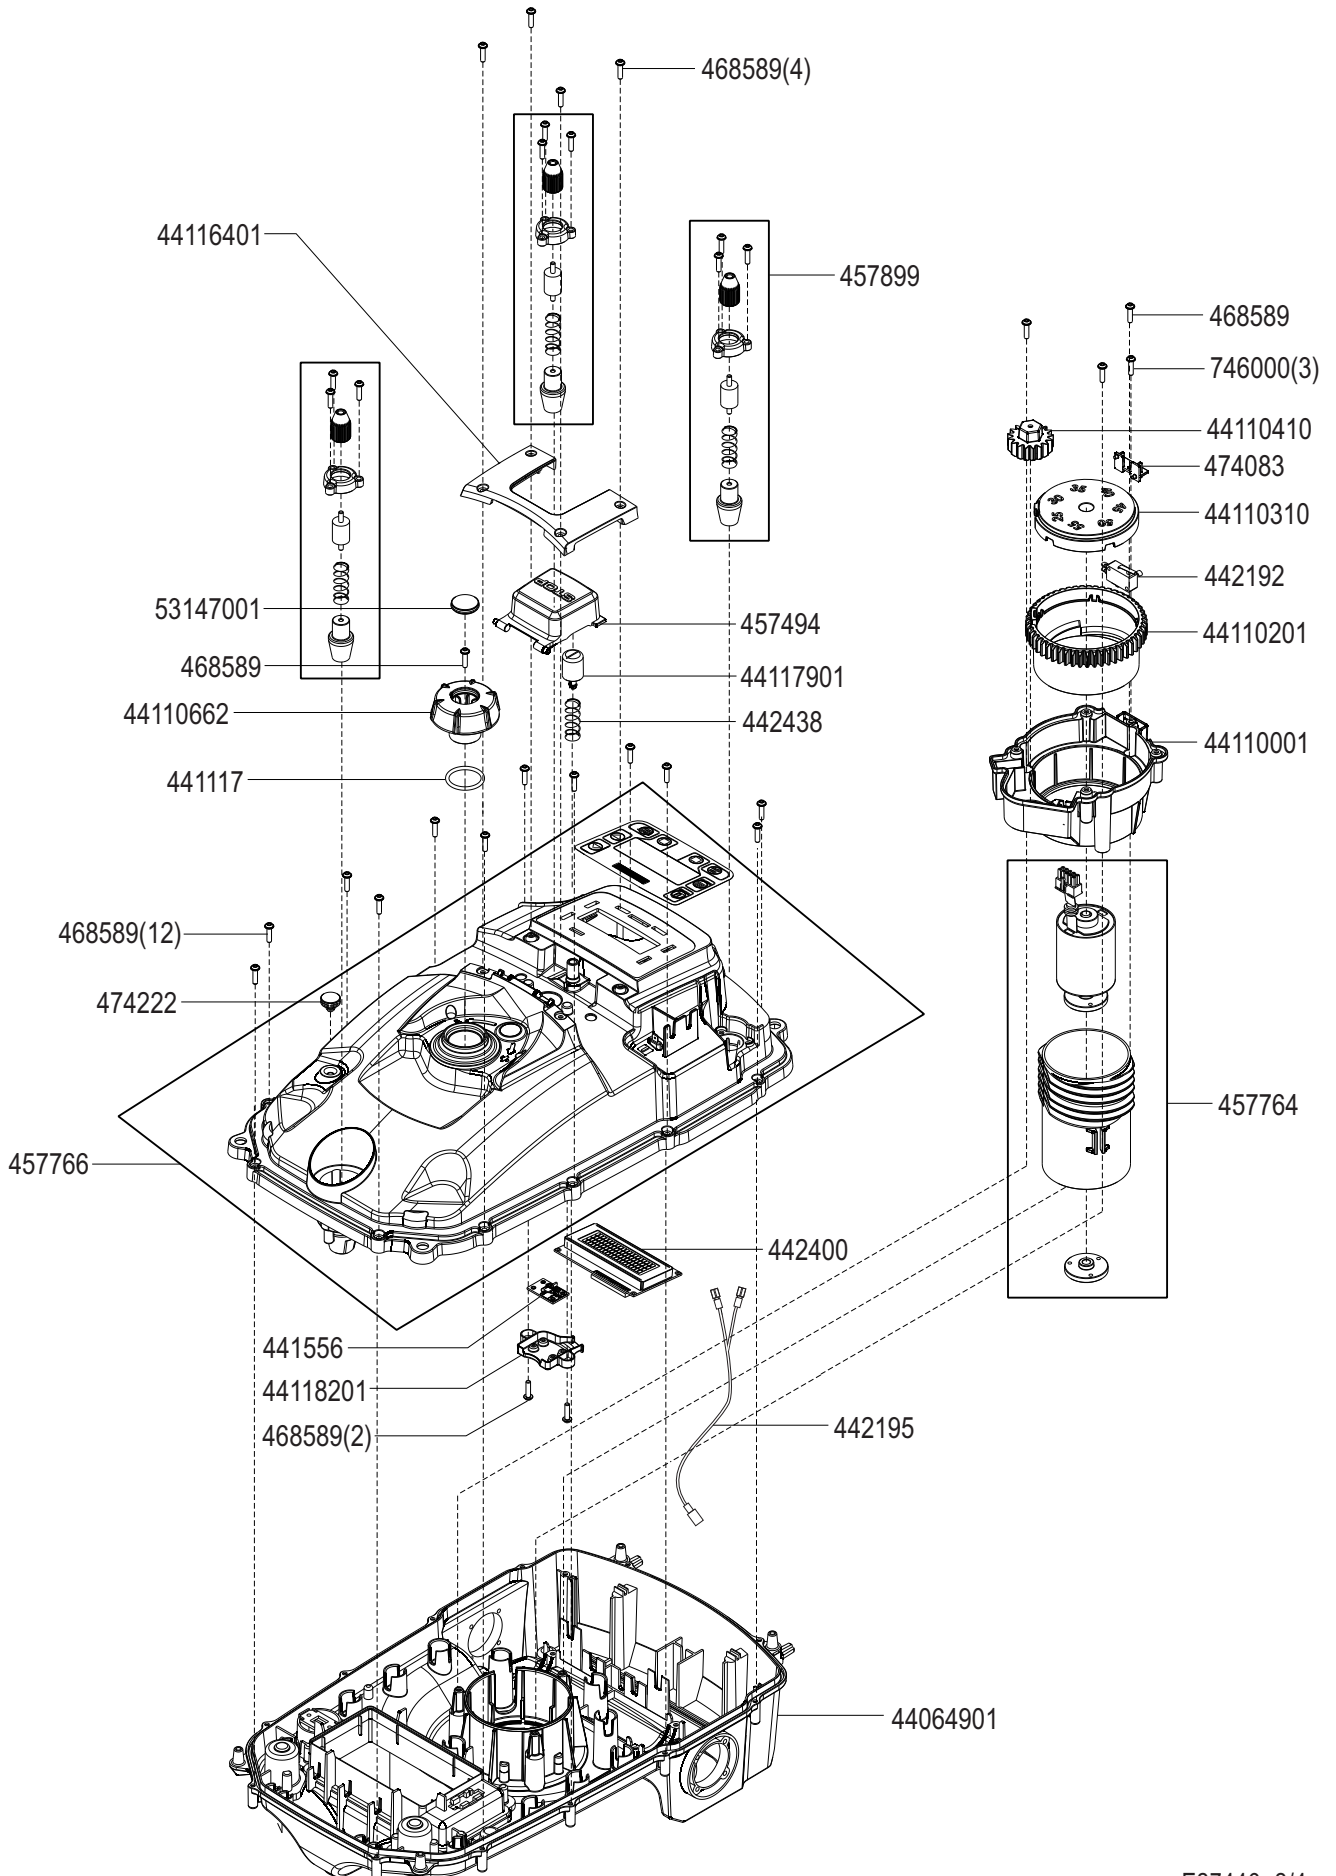

Robolino 700 E

Art. Nr. 127446

solo
by **AL-KO**

E27446 1/4

a	b	c	d	e	f
---	---	---	---	---	---

Robolino 700 E

Art. Nr. 127446

solo
by **AL-KO**

E27446 2/4

a	b	c	d	e	f
---	---	---	---	---	---

Robolino 700 E

Art. Nr. 127446

solo
by **AL-KO**

E27446 3/4

a	b	c	d	e	f
07/18					

Robolino 700 E

Art. Nr. 127446

solo
by **AL-KO**

E27446 4/4

a	b	c	d	e	f
---	---	---	---	---	---