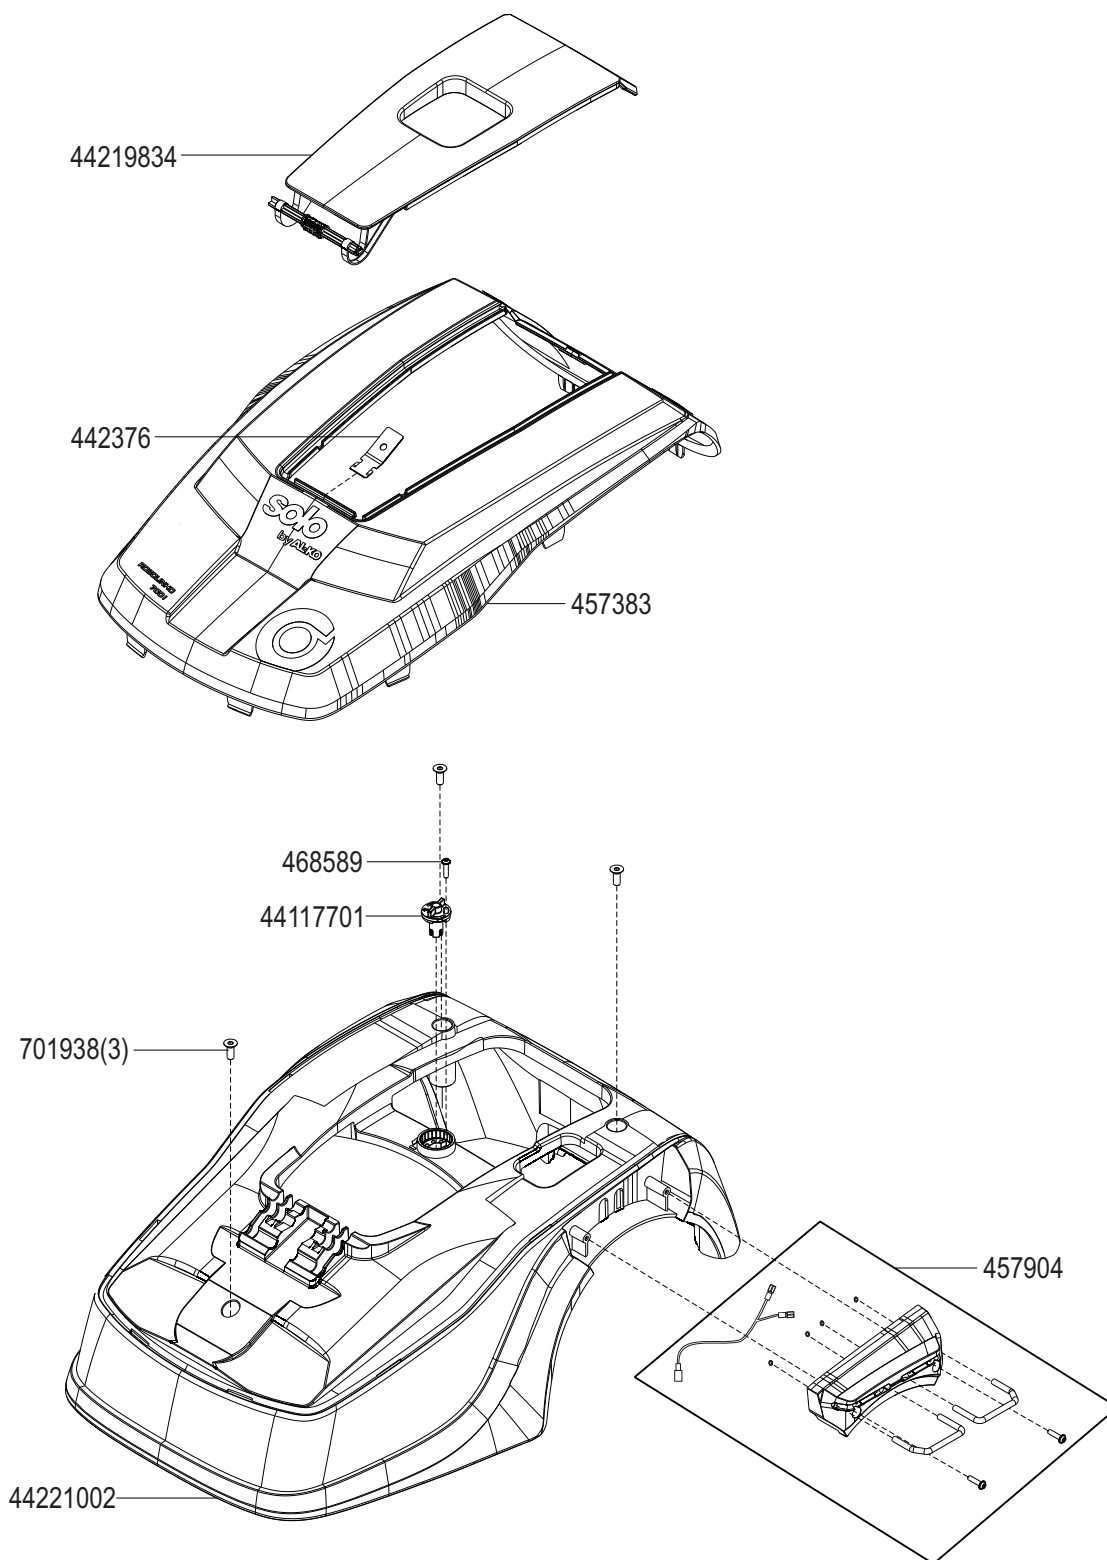

Robolino 700 E

Art. Nr. 127446

solo
by **AL-KO**

E27446 1/4

a	b	c	d	e	f
---	---	---	---	---	---

Robolino 700 E

Art. Nr. 127446

solo
by **AL-KO**

E27446 2/4

a	b	c	d	e	f
---	---	---	---	---	---

Robolino 700 E

Art. Nr. 127446

solo
by **AL-KO**

E27446 3/4

a	b	c	d	e	f
07/18					

Robolino 700 E

Art. Nr. 127446

solo
by **AL-KO**

E27446 4/4

a	b	c	d	e	f
---	---	---	---	---	---