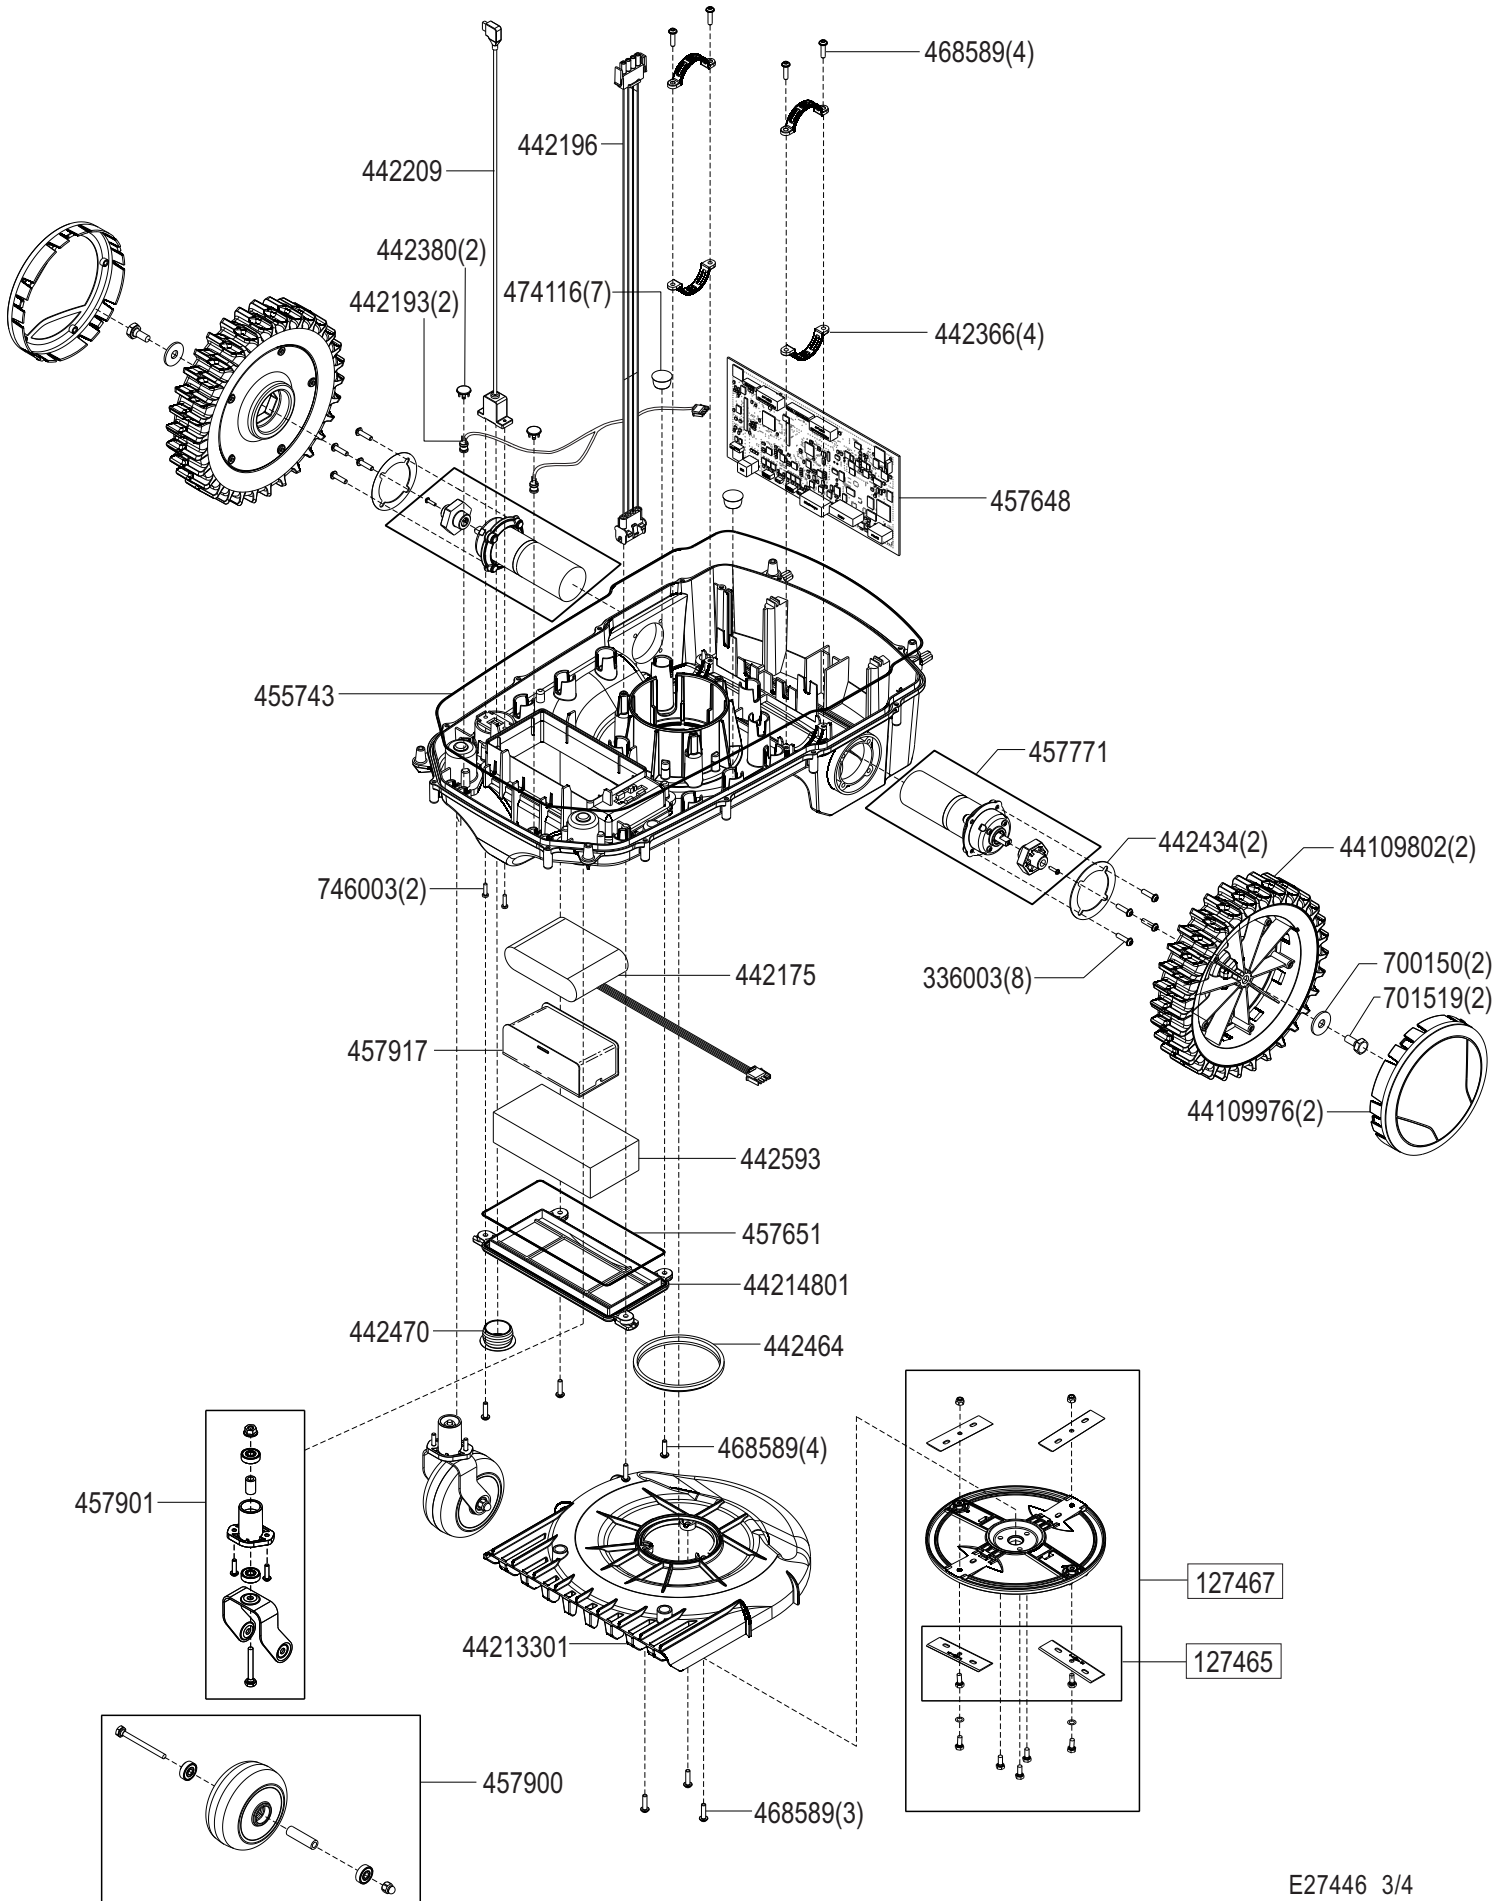

Robolino 700 E

Art. Nr. 127446

solo
by **AL-KO**

E27446 1/4

a	b	c	d	e	f
---	---	---	---	---	---

Robolino 700 E

Art. Nr. 127446

solo
by **AL-KO**

E27446 2/4

a	b	c	d	e	f
---	---	---	---	---	---

Robolino 700 E

Art. Nr. 127446

solo
by **AL-KO**

E27446 3/4

a	b	c	d	e	f
07/18					

Robolino 700 E

Art. Nr. 127446

solo
by **AL-KO**

E27446 4/4

a	b	c	d	e	f
---	---	---	---	---	---